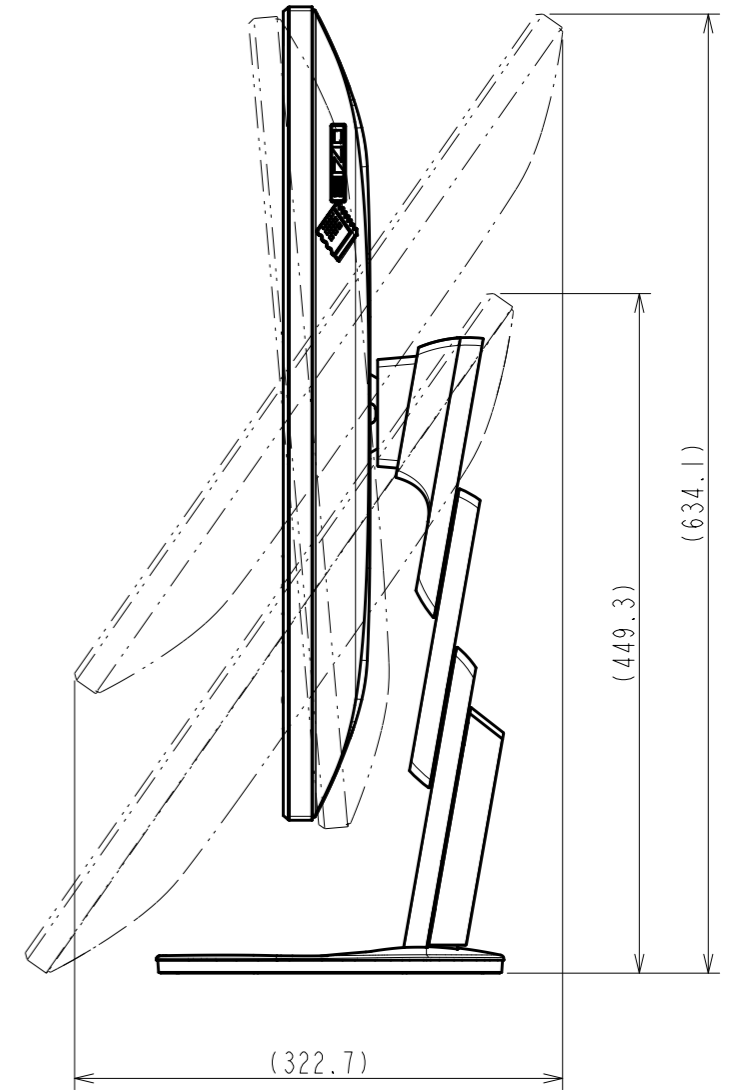

OUTLINE DIMENSIONS

MODEL EV2480

UNIT mm

EIZO Corporation

OUTLINE DIMENSIONS

MODEL EV2480

UNIT mm

EIZO Corporation