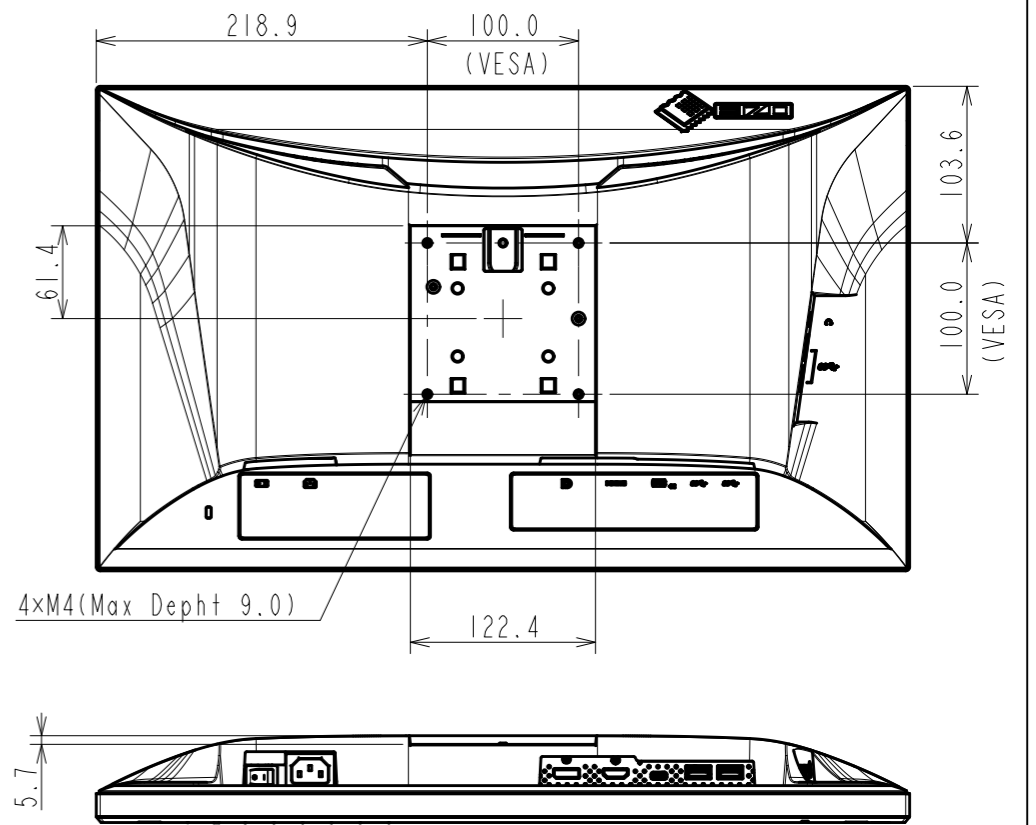

OUTLINE DIMENSIONS

MODEL EV2480

UNIT mm

EIZO Corporation

OUTLINE DIMENSIONS

MODEL EV2480

UNIT mm

EIZO Corporation