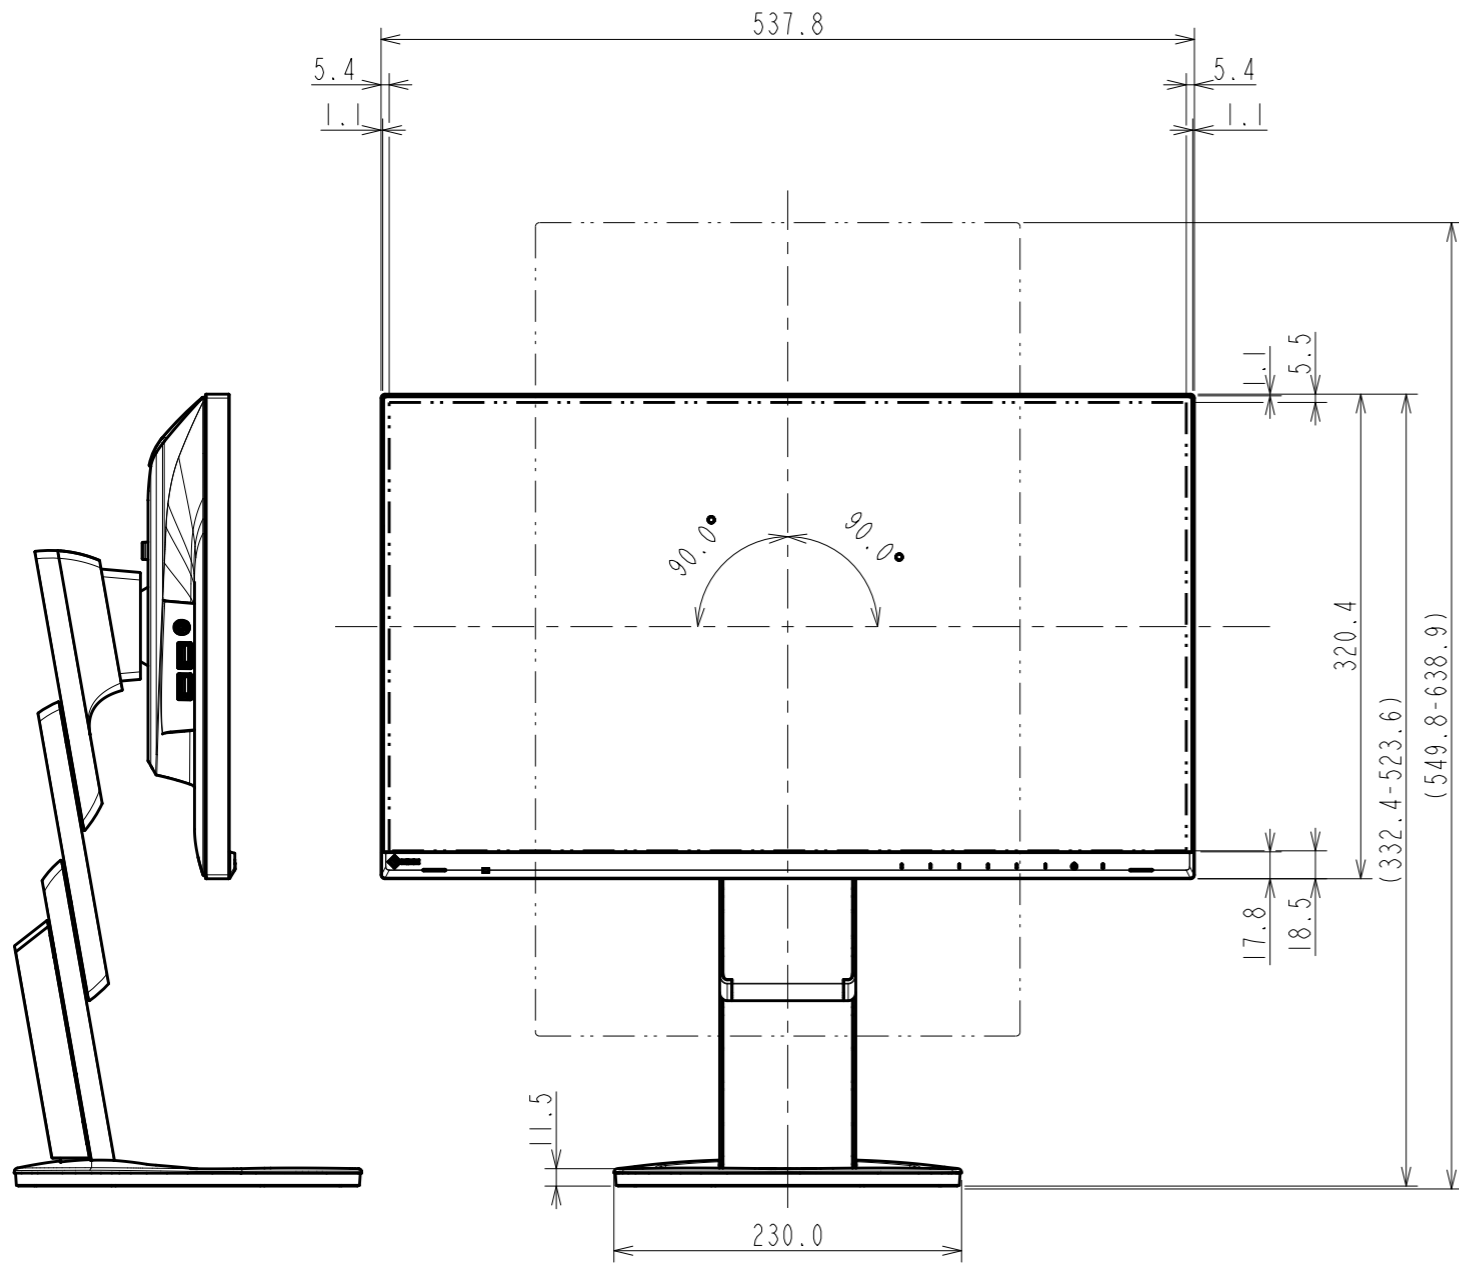

OUTLINE DIMENSIONS

MODEL EV2480

UNIT mm

EIZO Corporation

OUTLINE DIMENSIONS

MODEL EV2480

UNIT mm

EIZO Corporation