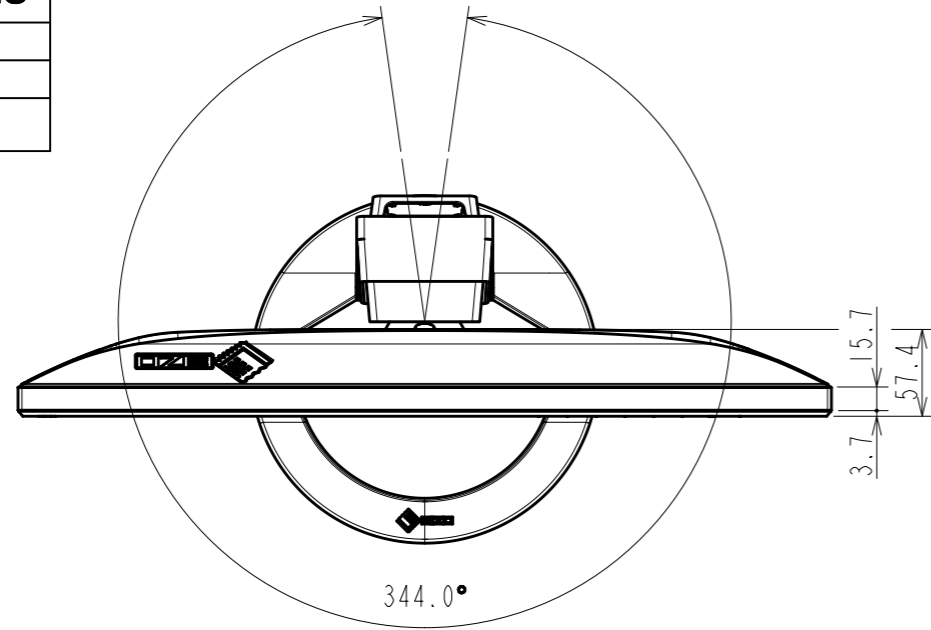

OUTLINE DIMENSIONS

MODEL EV2480

UNIT mm

EIZO Corporation

OUTLINE DIMENSIONS

MODEL EV2480

UNIT mm

EIZO Corporation