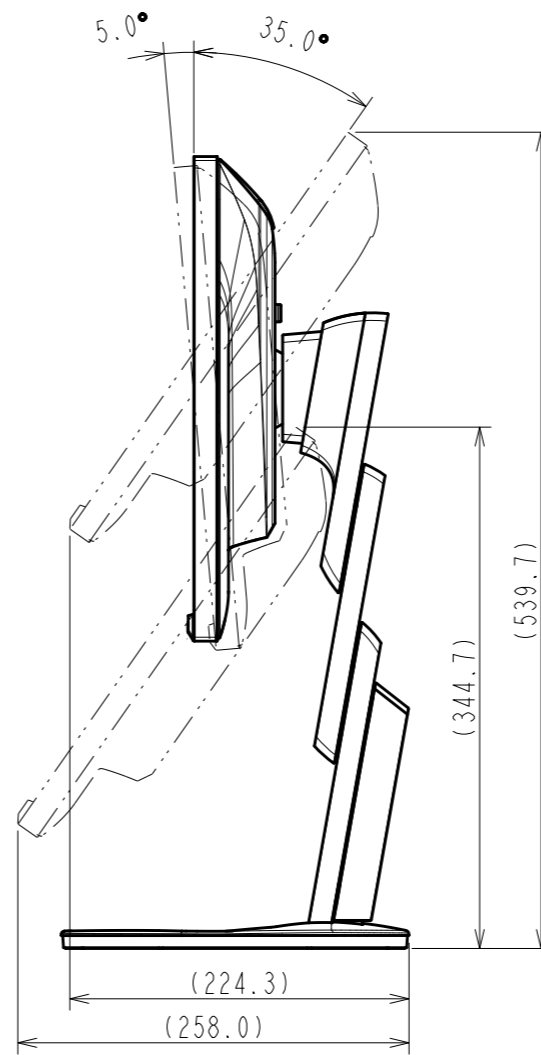

OUTLINE DIMENSIONS

MODEL EV2480

UNIT mm

EIZO Corporation

OUTLINE DIMENSIONS

MODEL EV2480

UNIT mm

EIZO Corporation